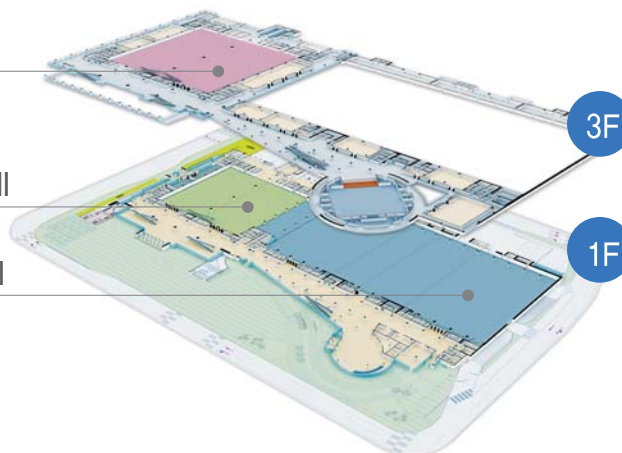

#### The 3rd Daegu International Robot Industry Expo (ROBEX 2014)

Scale 60 companies, 200 booths  
 Hosted by Daegu Metropolitan City  
 Organized by **exco**, **kotra**  
 Supported by Korea Institute For Robot Industry Advancement  
 Daegyeong Robot Enterprise Promotion Association

### Exhibition Layout

ROBEX 2014 4Hall

Parts Show 2014 3Hall

DAMEX 2014 1-2Hall